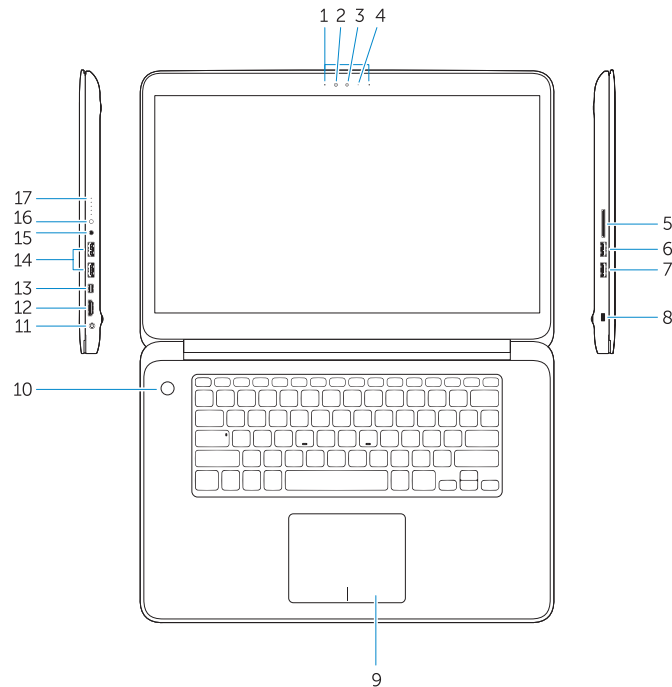

Features

Funkce | Ominaisuudet | Funksjoner | Funktioner

1. microphones
2. ambient-light sensor
3. camera
4. camera-status light
5. memory card reader
6. USB 3.0 connector with PowerShare
7. USB 2.0 connector with PowerShare
8. Noble security slot
9. touchpad
10. power button
11. power connector
12. HDMI connector